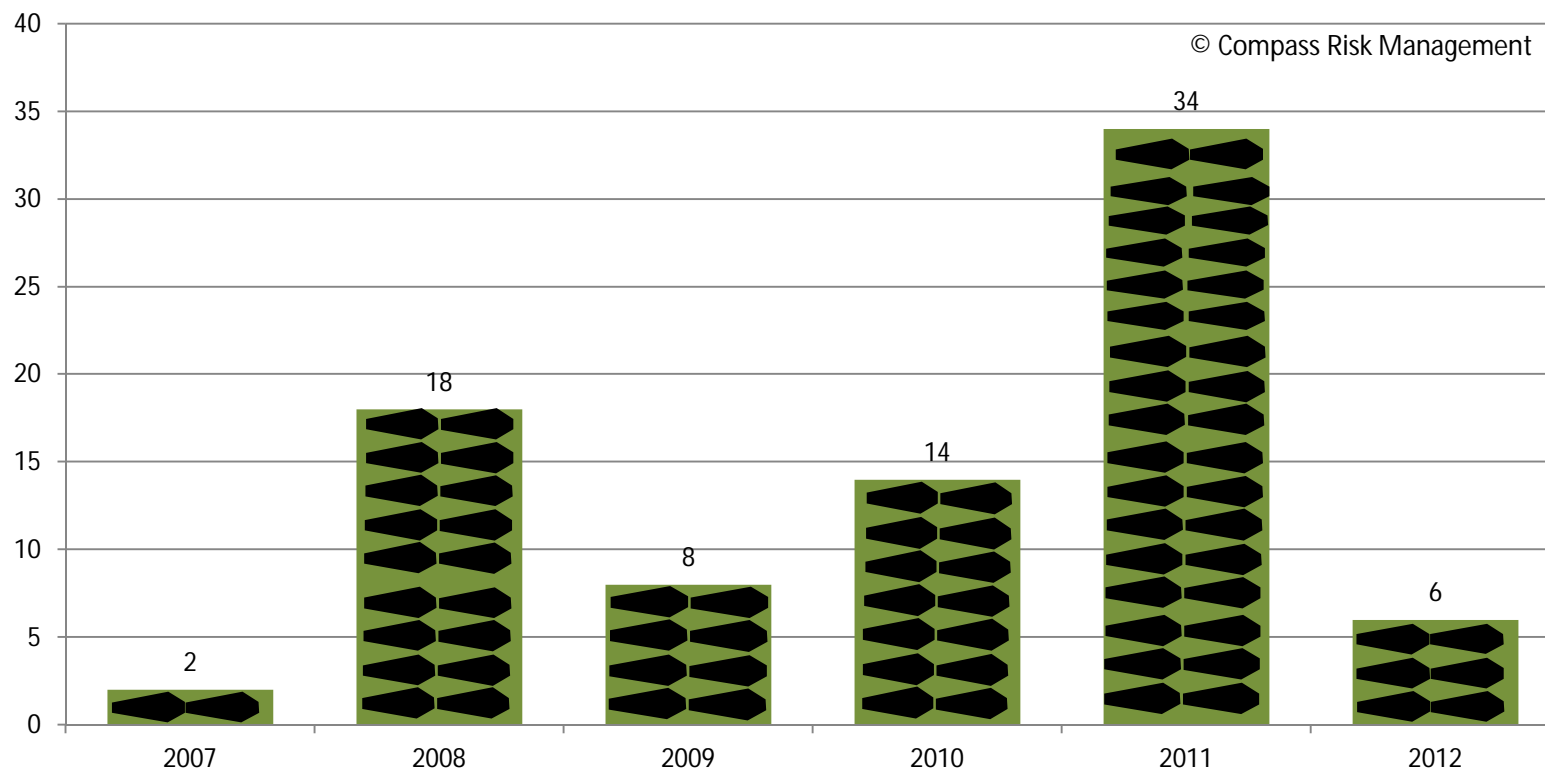

Somali Piracy Crew Fatalities 2007 - 2012

Compiled by Leslie Edwards and Jon Lee 31/07/12
Compass Risk Management Ltd
Tel: +44 1476 550166 - Email info@compass-rm.com

www.compass-rm.com